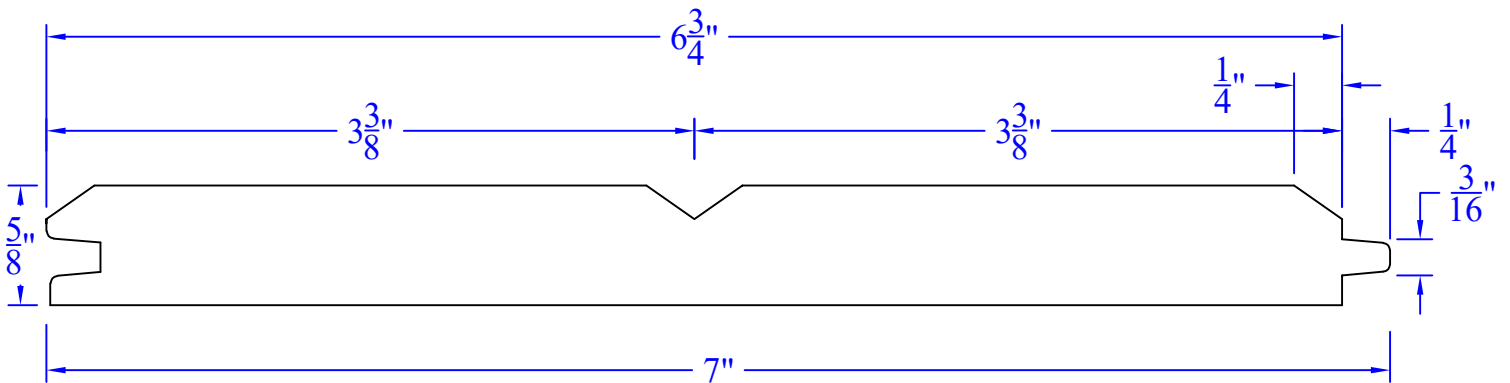

Creative Woodworking N.W., Inc.

1036 S.E. Taylor * Portland, Oregon 97214
Phone:(503) 230-9265 * Fax:(503) 232-9082
www.Creativewoodworkingnw.com

TNGV317
5/8" x 7" or 9-1/8"
WP18 SIMILAR