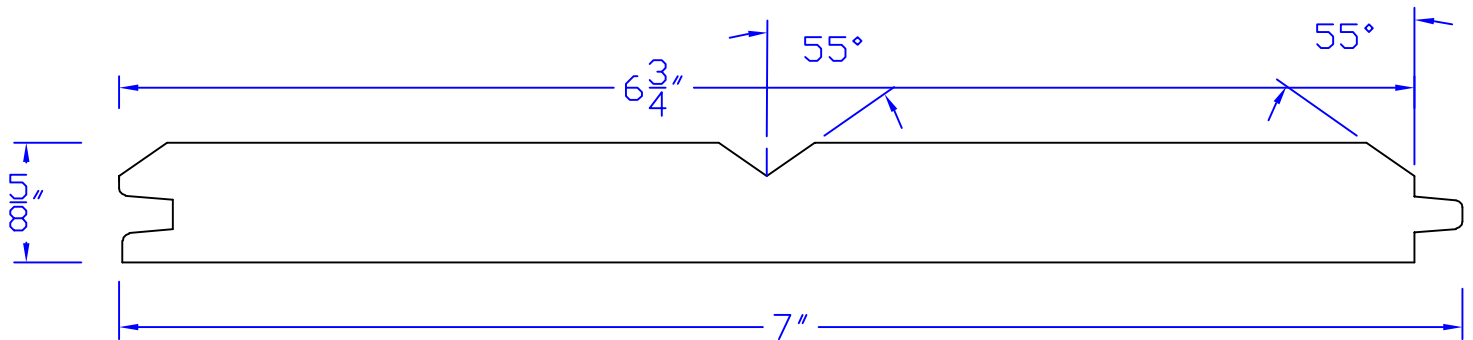

# Creative Woodworking N.W., Inc.

1036 S.E. Taylor \* Portland, Oregon 97214  
Phone:(503) 230-9265 \* Fax:(503) 232-9082  
www.Creativewoodworkingnw.com

TNGV317  
5/8" x 7" or 9-1/8"  
WP18 SIMILAR