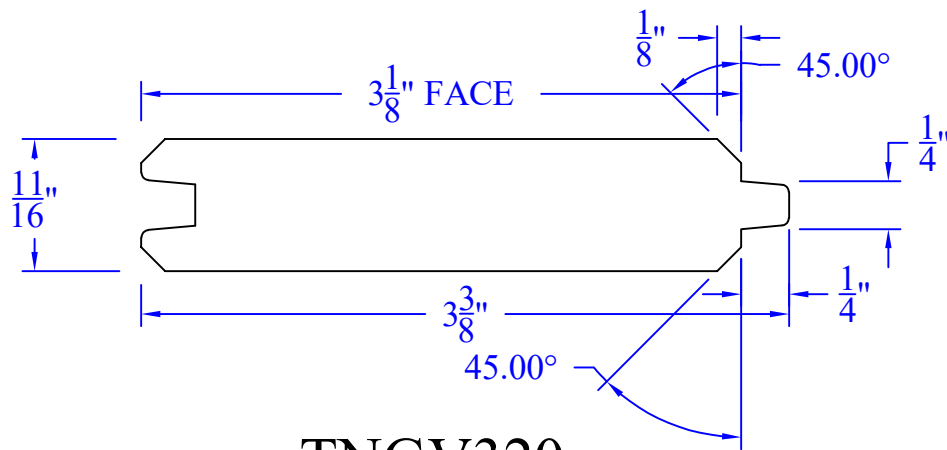

# Creative Woodworking N.W., Inc.

1036 S.E. Taylor \* Portland, Oregon 97214

Phone:(503) 230-9265 \* Fax:(503) 232-9082

www.Creativewoodworkingnw.com

**TNGV320**  
 **$11/16$ " x  $3-3/8$ "**