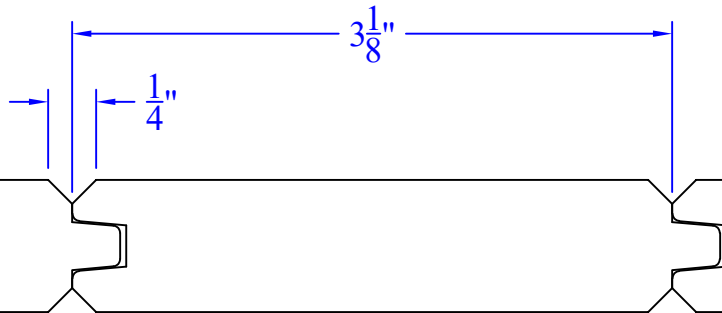

# Creative Woodworking N.W., Inc.

1036 S.E. Taylor \* Portland, Oregon 97214

Phone:(503) 230-9265 \* Fax:(503) 232-9082

www.Creativewoodworkingnw.com

**TNGV320**  
 **$11/16$ " x  $3-3/8$ "**