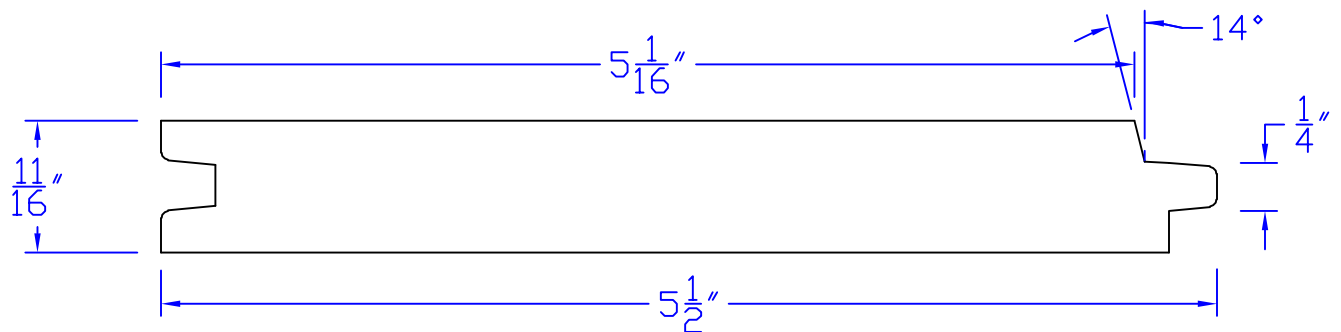

Creative Woodworking N.W., Inc.

1036 S.E. Taylor * Portland, Oregon 97214

Phone:(503) 230-9265 * Fax:(503) 232-9082

www.Creativewoodworkingnw.com

TNGV324

$\frac{11}{16}$ " \times $5\frac{1}{2}$ "

WITH TNGV204 FLUSHBACK GROOVE