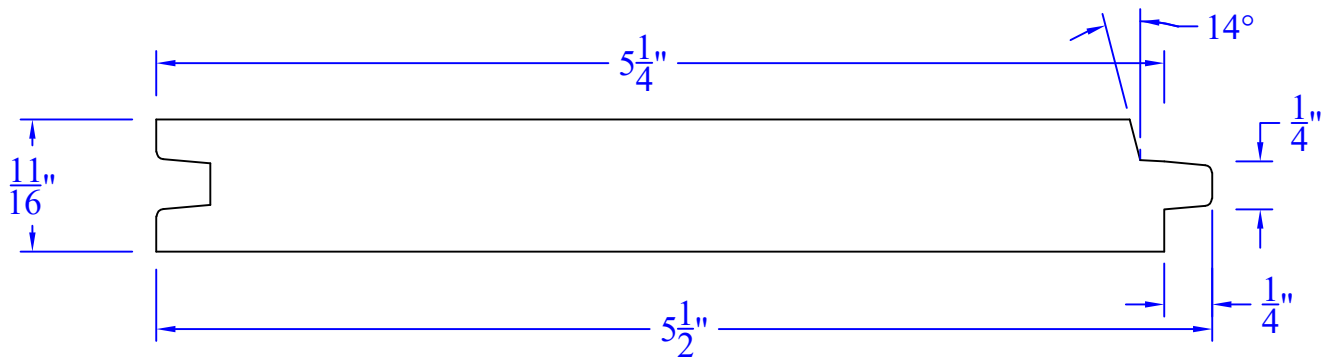

# Creative Woodworking N.W., Inc.

1036 S.E. Taylor \* Portland, Oregon 97214  
Phone:(503) 230-9265 \* Fax:(503) 232-9082  
www.Creativewoodworkingnw.com

TNGV324  
11/16" x 5-1/2"

WITH TNGV204 FLUSHBACK GROOVE