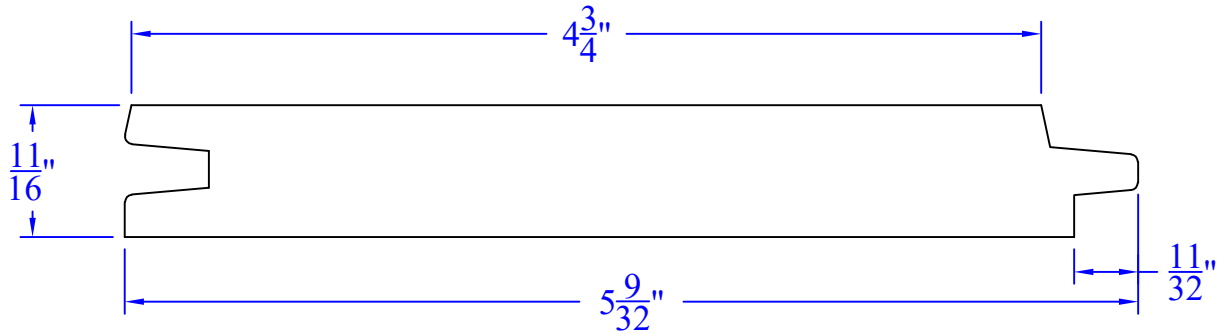

# Creative Woodworking N.W., Inc.

1036 S.E. Taylor \* Portland, Oregon 97214  
Phone:(503) 230-9265 \* Fax:(503) 232-9082  
www.Creativewoodworkingnw.com

TNGV337  
 $11/16$ " x  $5-9/32$ "