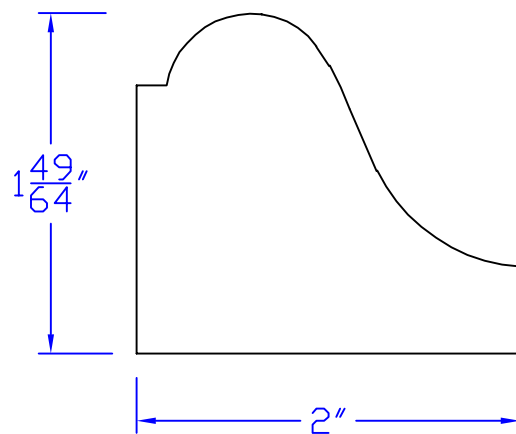

Creative Woodworking N.W., Inc.

1036 S.E. Taylor * Portland, Oregon 97214
Phone:(503) 230-9265 * Fax:(503) 232-9082
www.Creativewoodworkingnw.com

WTRM011
1- $\frac{49}{64}$ " x 2"