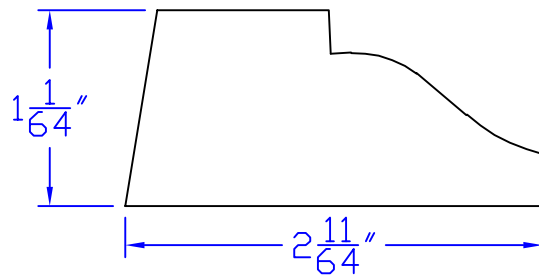

# Creative Woodworking N.W., Inc.

1036 S.E. Taylor \* Portland, Oregon 97214  
Phone:(503) 230-9265 \* Fax:(503) 232-9082  
www.Creativewoodworkingnw.com

WTRM021

$1\frac{1}{64}'' \times 2\frac{11}{64}''$