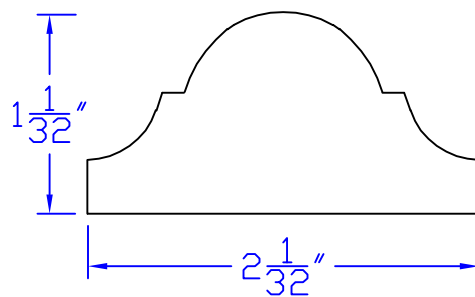

Creative Woodworking N.W., Inc.

1036 S.E. Taylor * Portland, Oregon 97214

Phone:(503) 230-9265 * Fax:(503) 232-9082

www.Creativewoodworkingnw.com

WTRM026

$1-1/32'' \times 2-1/32''$