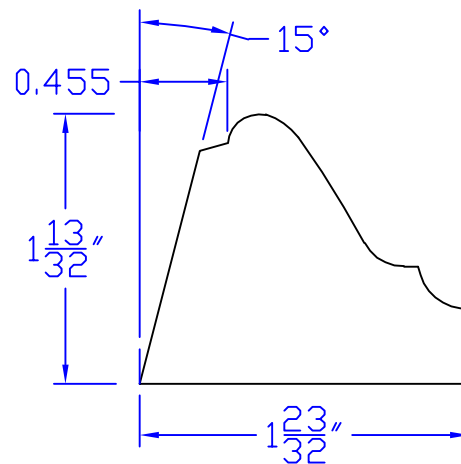

# Creative Woodworking N.W., Inc.

1036 S.E. Taylor \* Portland, Oregon 97214  
Phone:(503) 230-9265 \* Fax:(503) 232-9082  
www.Creativewoodworkingnw.com

WTRM027

$1\frac{13}{32}$ "  $\times$   $1\frac{23}{32}$ "