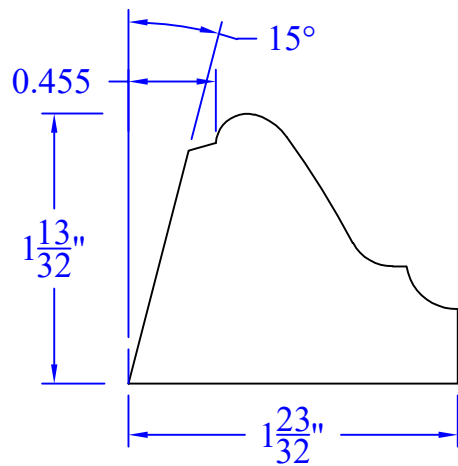

Creative Woodworking N.W., Inc.

1036 S.E. Taylor * Portland, Oregon 97214
Phone:(503) 230-9265 * Fax:(503) 232-9082
www.Creativewoodworkingnw.com

WTRM027
1-13/32" x 1-23/32"