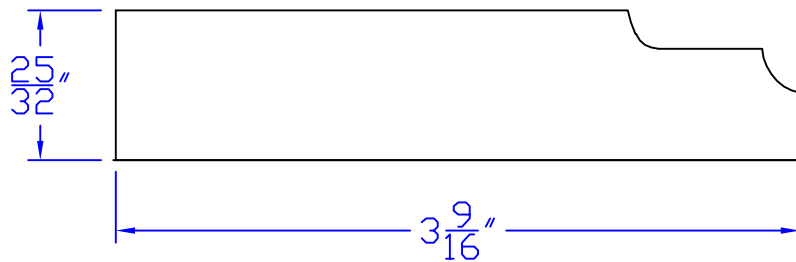

# Creative Woodworking N.W., Inc.

1036 S.E. Taylor \* Portland, Oregon 97214

Phone:(503) 230-9265 \* Fax:(503) 232-9082

www.Creativewoodworkingnw.com

APRN003

$\frac{25}{32}$ "  $\times$   $3\frac{37}{64}$ "