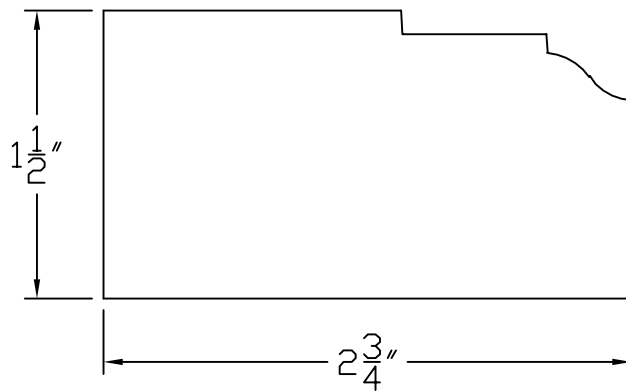

# Creative Woodworking N.W., Inc.

1036 S.E. Taylor \* Portland, Oregon 97214

Phone:(503) 230-9265 \* Fax:(503) 232-9082

www.Creativewoodworkingnw.com

APRN005

1-1/2 " x 2-3/4"