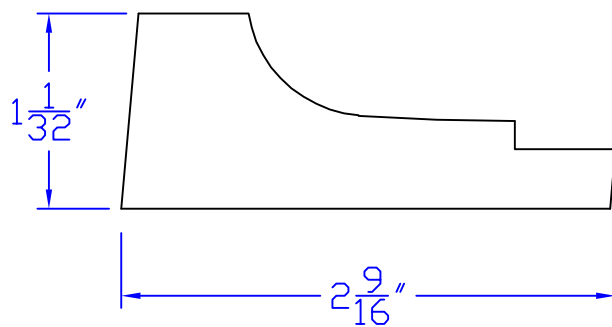

# Creative Woodworking N.W., Inc.

1036 S.E. Taylor \* Portland, Oregon 97214

Phone:(503) 230-9265 \* Fax:(503) 232-9082

[www.Creativewoodworkingnw.com](http://www.Creativewoodworkingnw.com)

APRN006

$1\frac{1}{32}" \times 2\frac{9}{16}"$