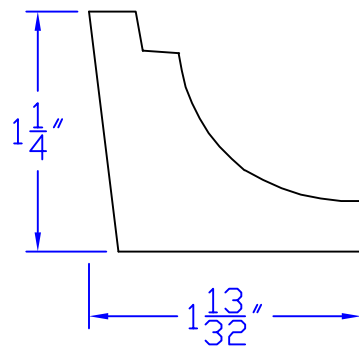

Creative Woodworking N.W., Inc.

1036 S.E. Taylor * Portland, Oregon 97214

Phone:(503) 230-9265 * Fax:(503) 232-9082

www.Creativewoodworkingnw.com

APRN007

$1-1/4" \times 1-13/32"$