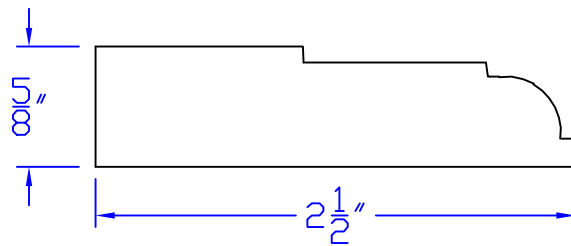

Creative Woodworking N.W., Inc.

1036 S.E. Taylor * Portland, Oregon 97214

Phone:(503) 230-9265 * Fax:(503) 232-9082

www.Creativewoodworkingnw.com

APRN013

5/8" x 2-1/2"