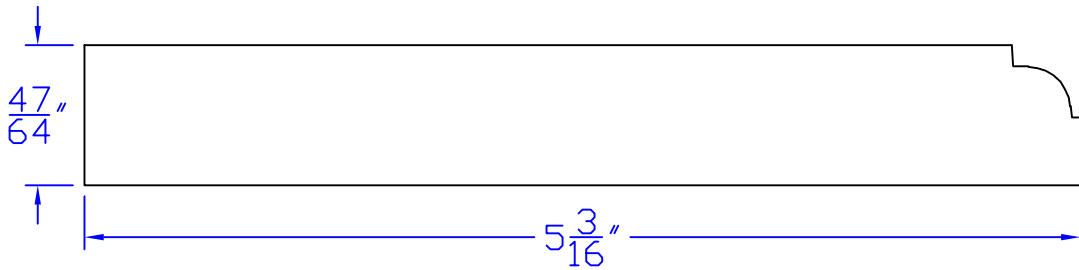

Creative Woodworking N.W., Inc.

1036 S.E. Taylor * Portland, Oregon 97214
Phone:(503) 230-9265 * Fax:(503) 232-9082
www.Creativewoodworkingnw.com

APRN014
 $47/64" \times 5-3/16"$