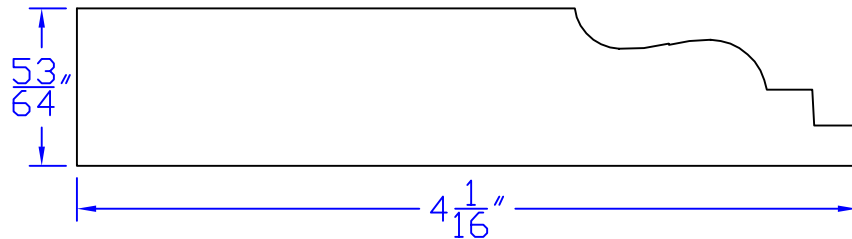

Creative Woodworking N.W., Inc.

1036 S.E. Taylor * Portland, Oregon 97214
Phone:(503) 230-9265 * Fax:(503) 232-9082
www.Creativewoodworkingnw.com

APRN018

$53/64"$ x $4-1/16"$