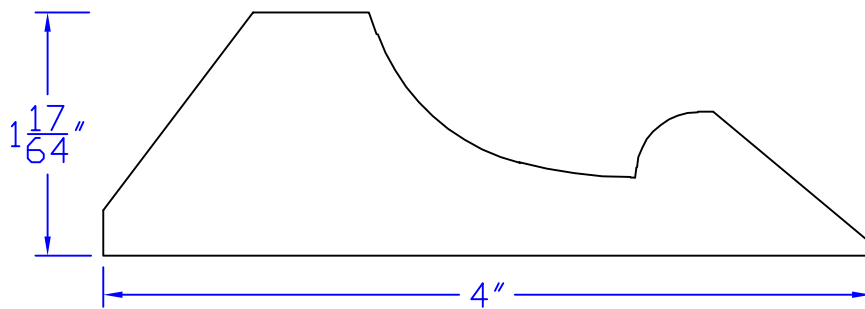

Creative Woodworking N.W., Inc.

1036 S.E. Taylor * Portland, Oregon 97214
Phone:(503) 230-9265 * Fax:(503) 232-9082
www.Creativewoodworkingnw.com

APRN019

1-17/64" x 4"