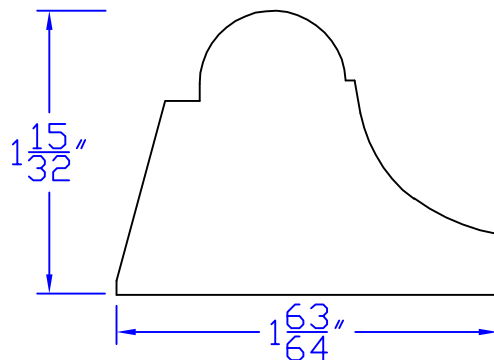

Creative Woodworking N.W., Inc.

1036 S.E. Taylor * Portland, Oregon 97214
Phone:(503) 230-9265 * Fax:(503) 232-9082
www.Creativewoodworkingnw.com

APRN021

$1-15/32$ " \times $1-63/64$ "