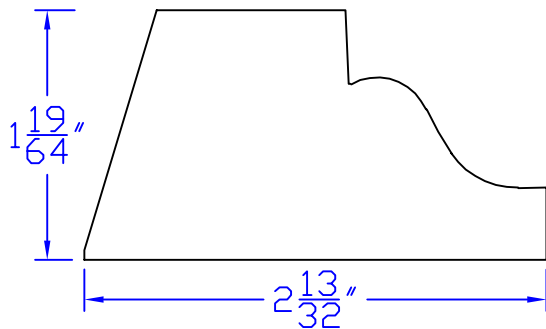

Creative Woodworking N.W., Inc.

1036 S.E. Taylor * Portland, Oregon 97214
Phone:(503) 230-9265 * Fax:(503) 232-9082
www.Creativewoodworkingnw.com

APRN022
1-19/64" x 2-13/32"