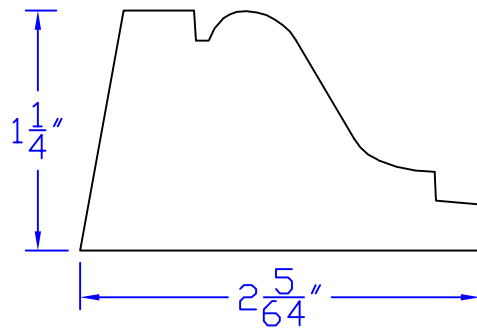

Creative Woodworking N.W., Inc.

1036 S.E. Taylor * Portland, Oregon 97214
Phone:(503) 230-9265 * Fax:(503) 232-9082
www.Creativewoodworkingnw.com

APRN023

$1-1/4$ " \times $2-5/64$ "