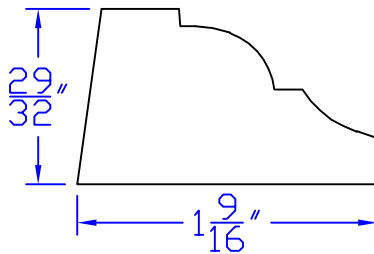

# Creative Woodworking N.W., Inc.

1036 S.E. Taylor \* Portland, Oregon 97214  
Phone:(503) 230-9265 \* Fax:(503) 232-9082  
www.Creativewoodworkingnw.com

APRN025

$\frac{29}{32}'' \times 1\frac{9}{16}''$