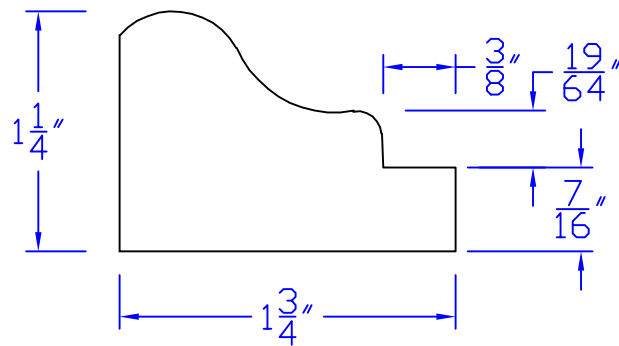

Creative Woodworking N.W., Inc.

1036 S.E. Taylor * Portland, Oregon 97214
Phone:(503) 230-9265 * Fax:(503) 232-9082
www.Creativewoodworkingnw.com

APRN027

$1-1/4" \times 1-3/4"$