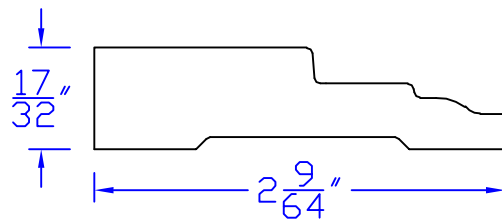

Creative Woodworking N.W., Inc.

1036 S.E. Taylor * Portland, Oregon 97214
Phone:(503) 230-9265 * Fax:(503) 232-9082
www.Creativewoodworkingnw.com

APRN030
 $17/32'' \times 2-9/64''$