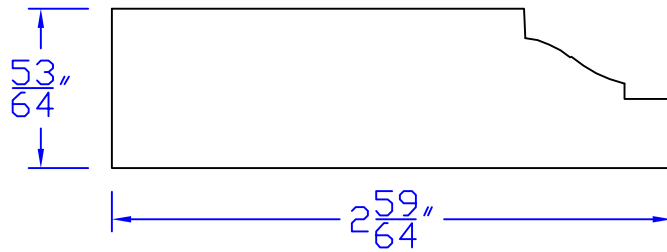

# Creative Woodworking N.W., Inc.

1036 S.E. Taylor \* Portland, Oregon 97214  
Phone:(503) 230-9265 \* Fax:(503) 232-9082  
www.Creativewoodworkingnw.com

APRN031  
53/64 x 2-59/64"