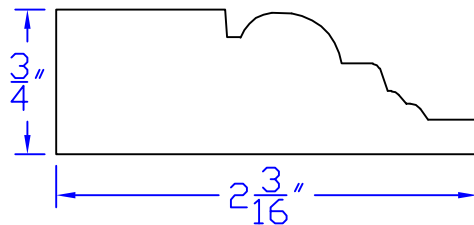

# Creative Woodworking N.W., Inc.

1036 S.E. Taylor \* Portland, Oregon 97214

Phone:(503) 230-9265 \* Fax:(503) 232-9082

www.Creativewoodworkingnw.com

APRN034

3/4" x 2-3/16"