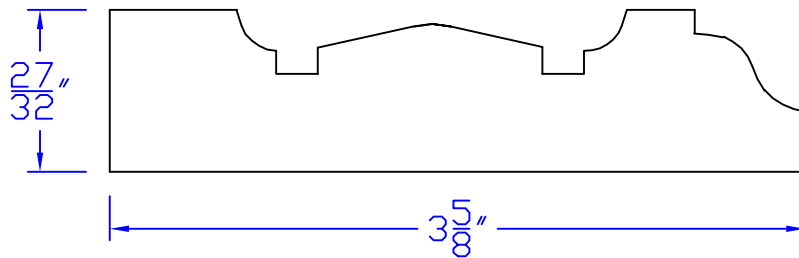

# Creative Woodworking N.W., Inc.

1036 S.E. Taylor \* Portland, Oregon 97214  
Phone:(503) 230-9265 \* Fax:(503) 232-9082  
www.Creativewoodworkingnw.com

APRN035  
 $27/32" \times 3-5/8"$