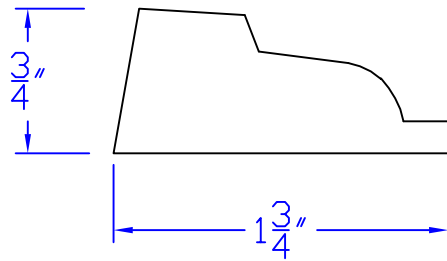

Creative Woodworking N.W., Inc.

1036 S.E. Taylor * Portland, Oregon 97214
Phone:(503) 230-9265 * Fax:(503) 232-9082
www.Creativewoodworkingnw.com

APRN038
3/4" x 1-3/4"