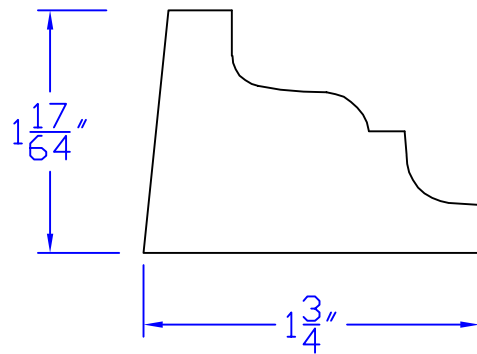

Creative Woodworking N.W., Inc.

1036 S.E. Taylor * Portland, Oregon 97214
Phone:(503) 230-9265 * Fax:(503) 232-9082
www.Creativewoodworkingnw.com

APRN040
 $1-17/64"$ x $1-3/4"$