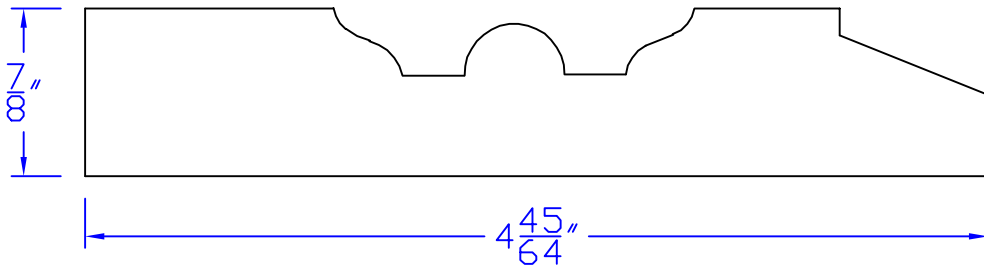

Creative Woodworking N.W., Inc.

1036 S.E. Taylor * Portland, Oregon 97214
Phone:(503) 230-9265 * Fax:(503) 232-9082
www.Creativewoodworkingnw.com

APRN041

7/8" x 4-45/64"