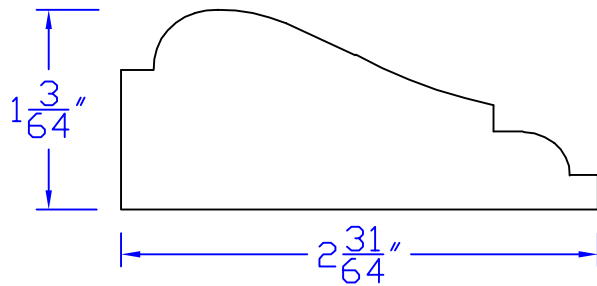

# Creative Woodworking N.W., Inc.

1036 S.E. Taylor \* Portland, Oregon 97214  
Phone:(503) 230-9265 \* Fax:(503) 232-9082  
www.Creativewoodworkingnw.com

APRN042

$1\frac{3}{64}$ " x  $2\frac{31}{64}$ "