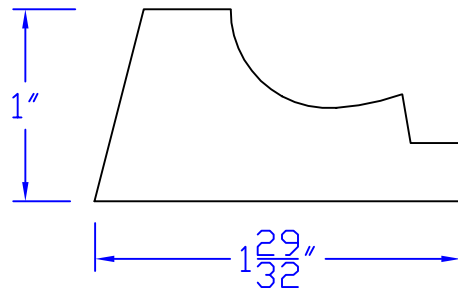

Creative Woodworking N.W., Inc.

1036 S.E. Taylor * Portland, Oregon 97214
Phone:(503) 230-9265 * Fax:(503) 232-9082
www.Creativewoodworkingnw.com

APRN044

1" x 1-29/32"