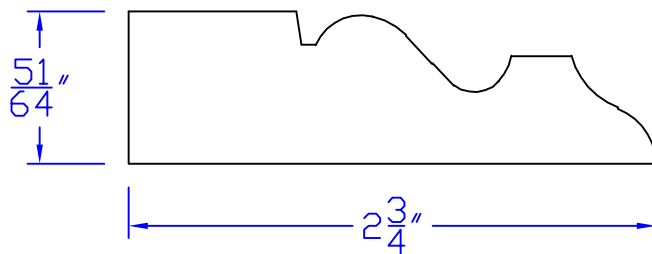

Creative Woodworking N.W., Inc.

1036 S.E. Taylor * Portland, Oregon 97214
Phone:(503) 230-9265 * Fax:(503) 232-9082
www.Creativewoodworkingnw.com

APRN045
 $51/64$ " \times $2-3/4$ "