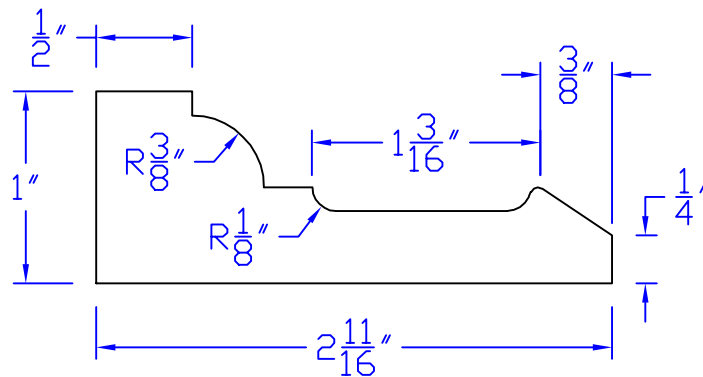

# Creative Woodworking N.W., Inc.

1036 S.E. Taylor \* Portland, Oregon 97214  
Phone:(503) 230-9265 \* Fax:(503) 232-9082  
www.Creativewoodworkingnw.com

APRN047  
1" x  $2\frac{11}{16}$ "