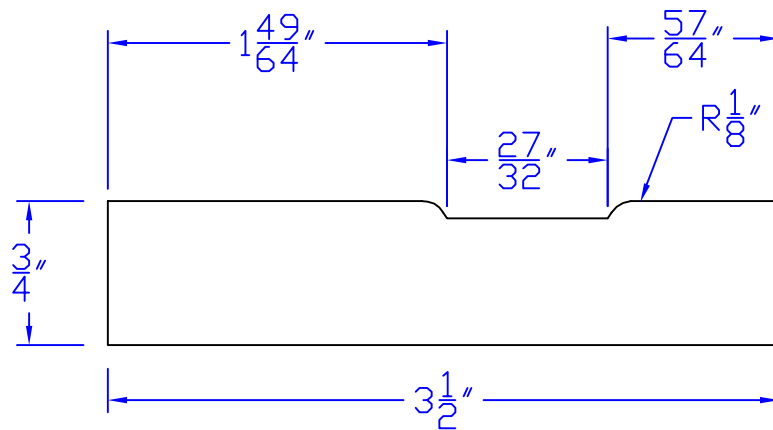

# Creative Woodworking N.W., Inc.

1036 S.E. Taylor \* Portland, Oregon 97214  
Phone:(503) 230-9265 \* Fax:(503) 232-9082  
www.Creativewoodworkingnw.com

APRN049  
 $3\frac{3}{4}$ " x  $3-1\frac{1}{2}$ "