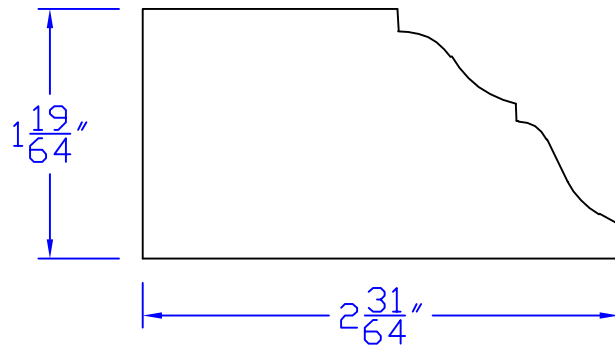

# Creative Woodworking N.W., Inc.

1036 S.E. Taylor \* Portland, Oregon 97214  
Phone:(503) 230-9265 \* Fax:(503) 232-9082  
www.Creativewoodworkingnw.com

APRN050

$1-19/64'' \times 2-31/64''$