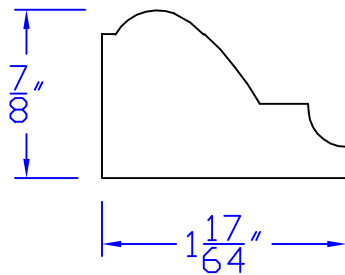

Creative Woodworking N.W., Inc.

1036 S.E. Taylor * Portland, Oregon 97214
Phone:(503) 230-9265 * Fax:(503) 232-9082
www.Creativewoodworkingnw.com

APRN051

7/8" x 1-17/64"