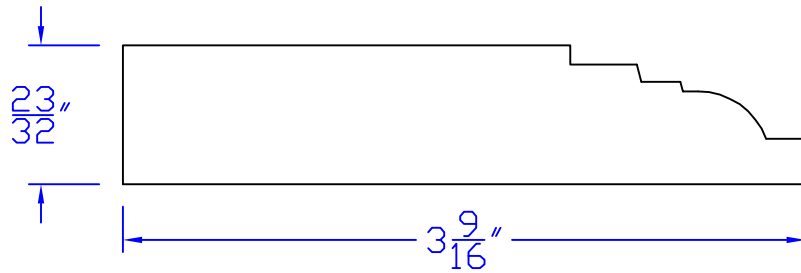

Creative Woodworking N.W., Inc.

1036 S.E. Taylor * Portland, Oregon 97214
Phone:(503) 230-9265 * Fax:(503) 232-9082
www.Creativewoodworkingnw.com

APRN052
 $23/32$ " x $3-9/16$ "