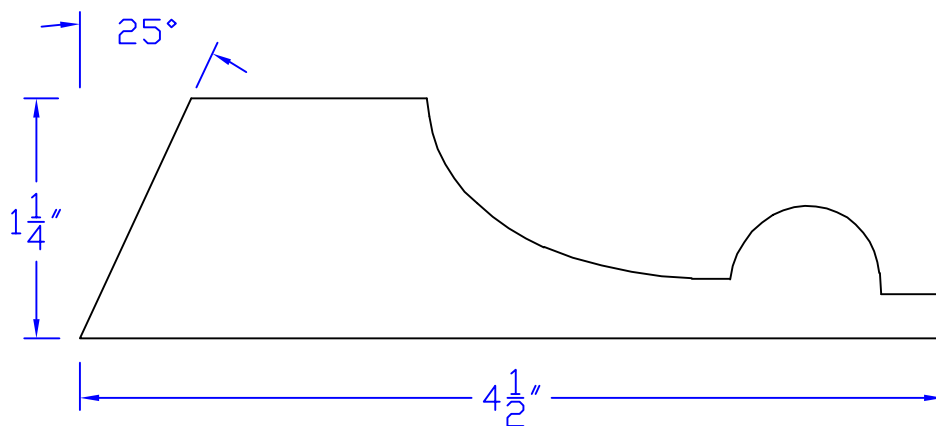

Creative Woodworking N.W., Inc.

1036 S.E. Taylor * Portland, Oregon 97214
Phone:(503) 230-9265 * Fax:(503) 232-9082
www.Creativewoodworkingnw.com

APRN053
1 - 1/4" x 4 - 1/2"