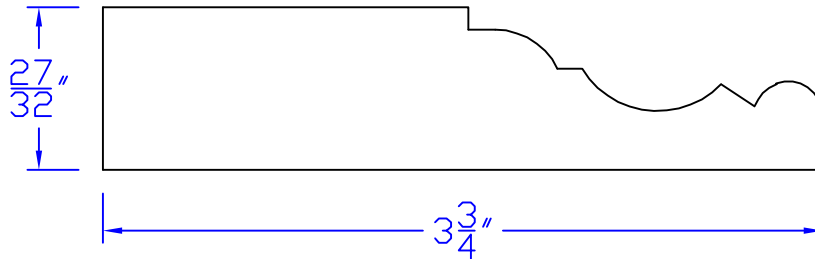

Creative Woodworking N.W., Inc.

1036 S.E. Taylor * Portland, Oregon 97214
Phone:(503) 230-9265 * Fax:(503) 232-9082
www.Creativewoodworkingnw.com

APRN055
 $27/32$ " x $3-3/4$ "