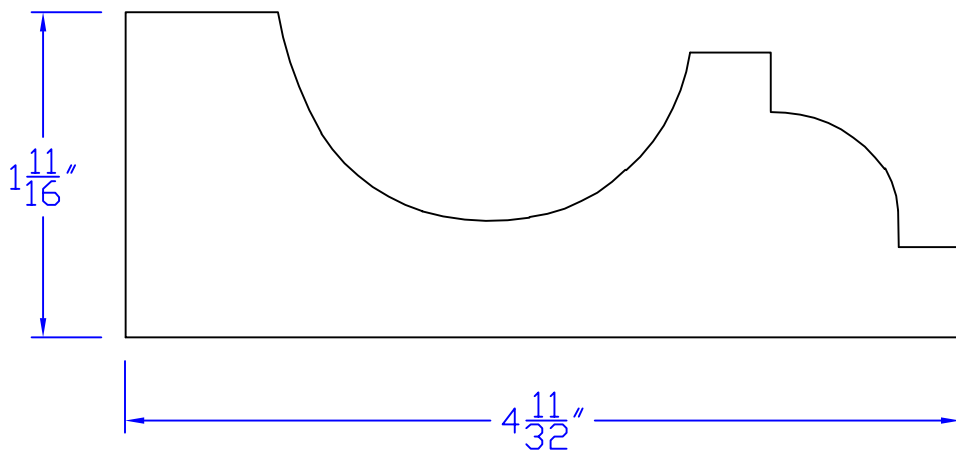

Creative Woodworking N.W., Inc.

1036 S.E. Taylor * Portland, Oregon 97214
Phone:(503) 230-9265 * Fax:(503) 232-9082
www.Creativewoodworkingnw.com

APRN056

$1-11/16"$ x $4-11/32"$