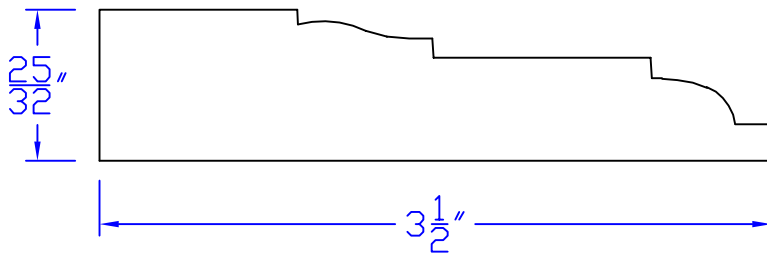

Creative Woodworking N.W., Inc.

1036 S.E. Taylor * Portland, Oregon 97214
Phone:(503) 230-9265 * Fax:(503) 232-9082
www.Creativewoodworkingnw.com

APRN057
 $25/32$ " x $3-1/2$ "