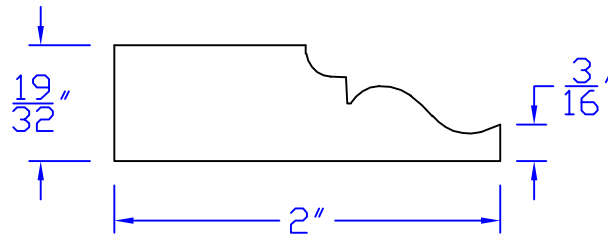

# Creative Woodworking N.W., Inc.

1036 S.E. Taylor \* Portland, Oregon 97214  
Phone:(503) 230-9265 \* Fax:(503) 232-9082  
www.Creativewoodworkingnw.com

APRN057  
19/32" x 2"