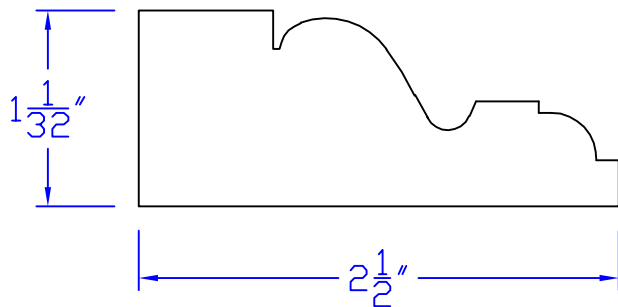

Creative Woodworking N.W., Inc.

1036 S.E. Taylor * Portland, Oregon 97214
Phone:(503) 230-9265 * Fax:(503) 232-9082
www.Creativewoodworkingnw.com

APRN062

$1 - 1/32$ " x $2 - 1/2$ "