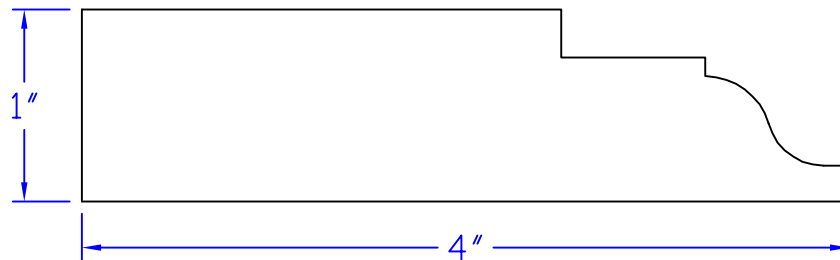

Creative Woodworking N.W., Inc.

1036 S.E. Taylor * Portland, Oregon 97214
Phone:(503) 230-9265 * Fax:(503) 232-9082
www.Creativewoodworkingnw.com

APRN066
1" x 4"