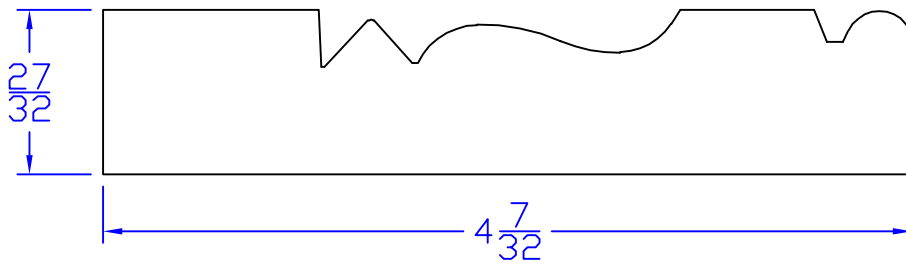

Creative Woodworking N.W., Inc.

1036 S.E. Taylor * Portland, Oregon 97214
Phone:(503) 230-9265 * Fax:(503) 232-9082
www.Creativewoodworkingnw.com

APRN067
 $27/32'' \times 4-7/32''$