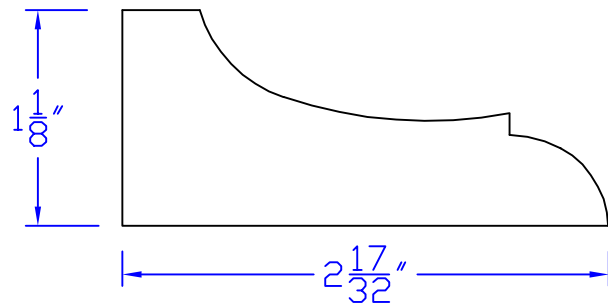

Creative Woodworking N.W., Inc.

1036 S.E. Taylor * Portland, Oregon 97214
Phone:(503) 230-9265 * Fax:(503) 232-9082
www.Creativewoodworkingnw.com

APRN068
 $1 - 1/8'' \times 2 - 17/32''$