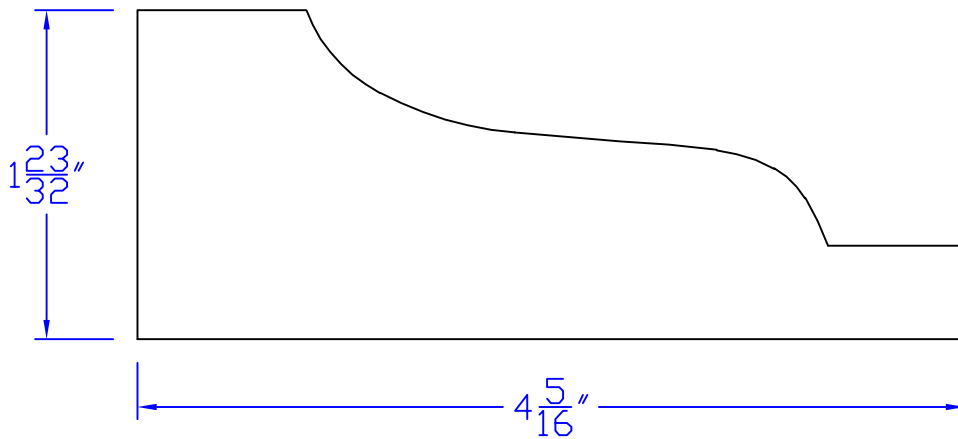

Creative Woodworking N.W., Inc.

1036 S.E. Taylor * Portland, Oregon 97214
Phone:(503) 230-9265 * Fax:(503) 232-9082
www.Creativewoodworkingnw.com

APRN070
 $1\frac{23}{32}$ " x $4\frac{5}{16}$ "