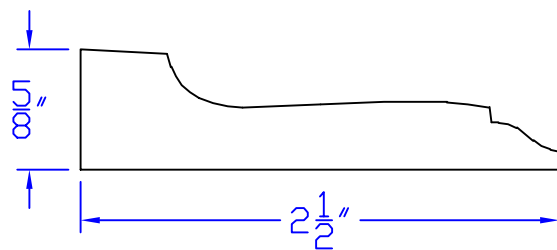

Creative Woodworking N.W., Inc.

1036 S.E. Taylor * Portland, Oregon 97214
Phone:(503) 230-9265 * Fax:(503) 232-9082
www.Creativewoodworkingnw.com

APRN071

5/8" x 2-1/2"