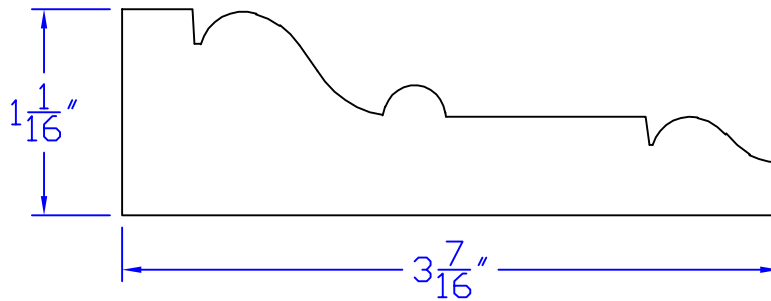

Creative Woodworking N.W., Inc.

1036 S.E. Taylor * Portland, Oregon 97214
Phone:(503) 230-9265 * Fax:(503) 232-9082
www.Creativewoodworkingnw.com

APRN075

$1 - 1/16$ " x $3 - 7/16$ "