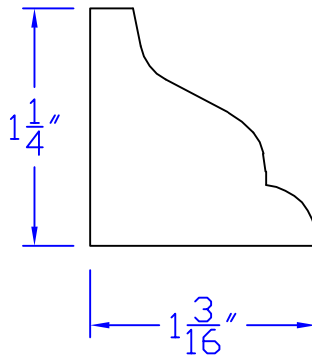

# Creative Woodworking N.W., Inc.

1036 S.E. Taylor \* Portland, Oregon 97214  
Phone:(503) 230-9265 \* Fax:(503) 232-9082  
www.Creativewoodworkingnw.com

APRN079

1-1/4" x 1-3/16"