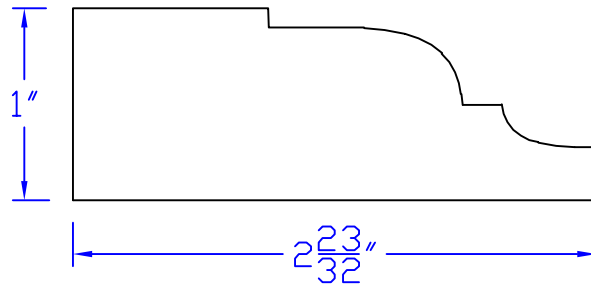

Creative Woodworking N.W., Inc.

1036 S.E. Taylor * Portland, Oregon 97214
Phone:(503) 230-9265 * Fax:(503) 232-9082
www.Creativewoodworkingnw.com

APRN081
1" x 2-23/32"